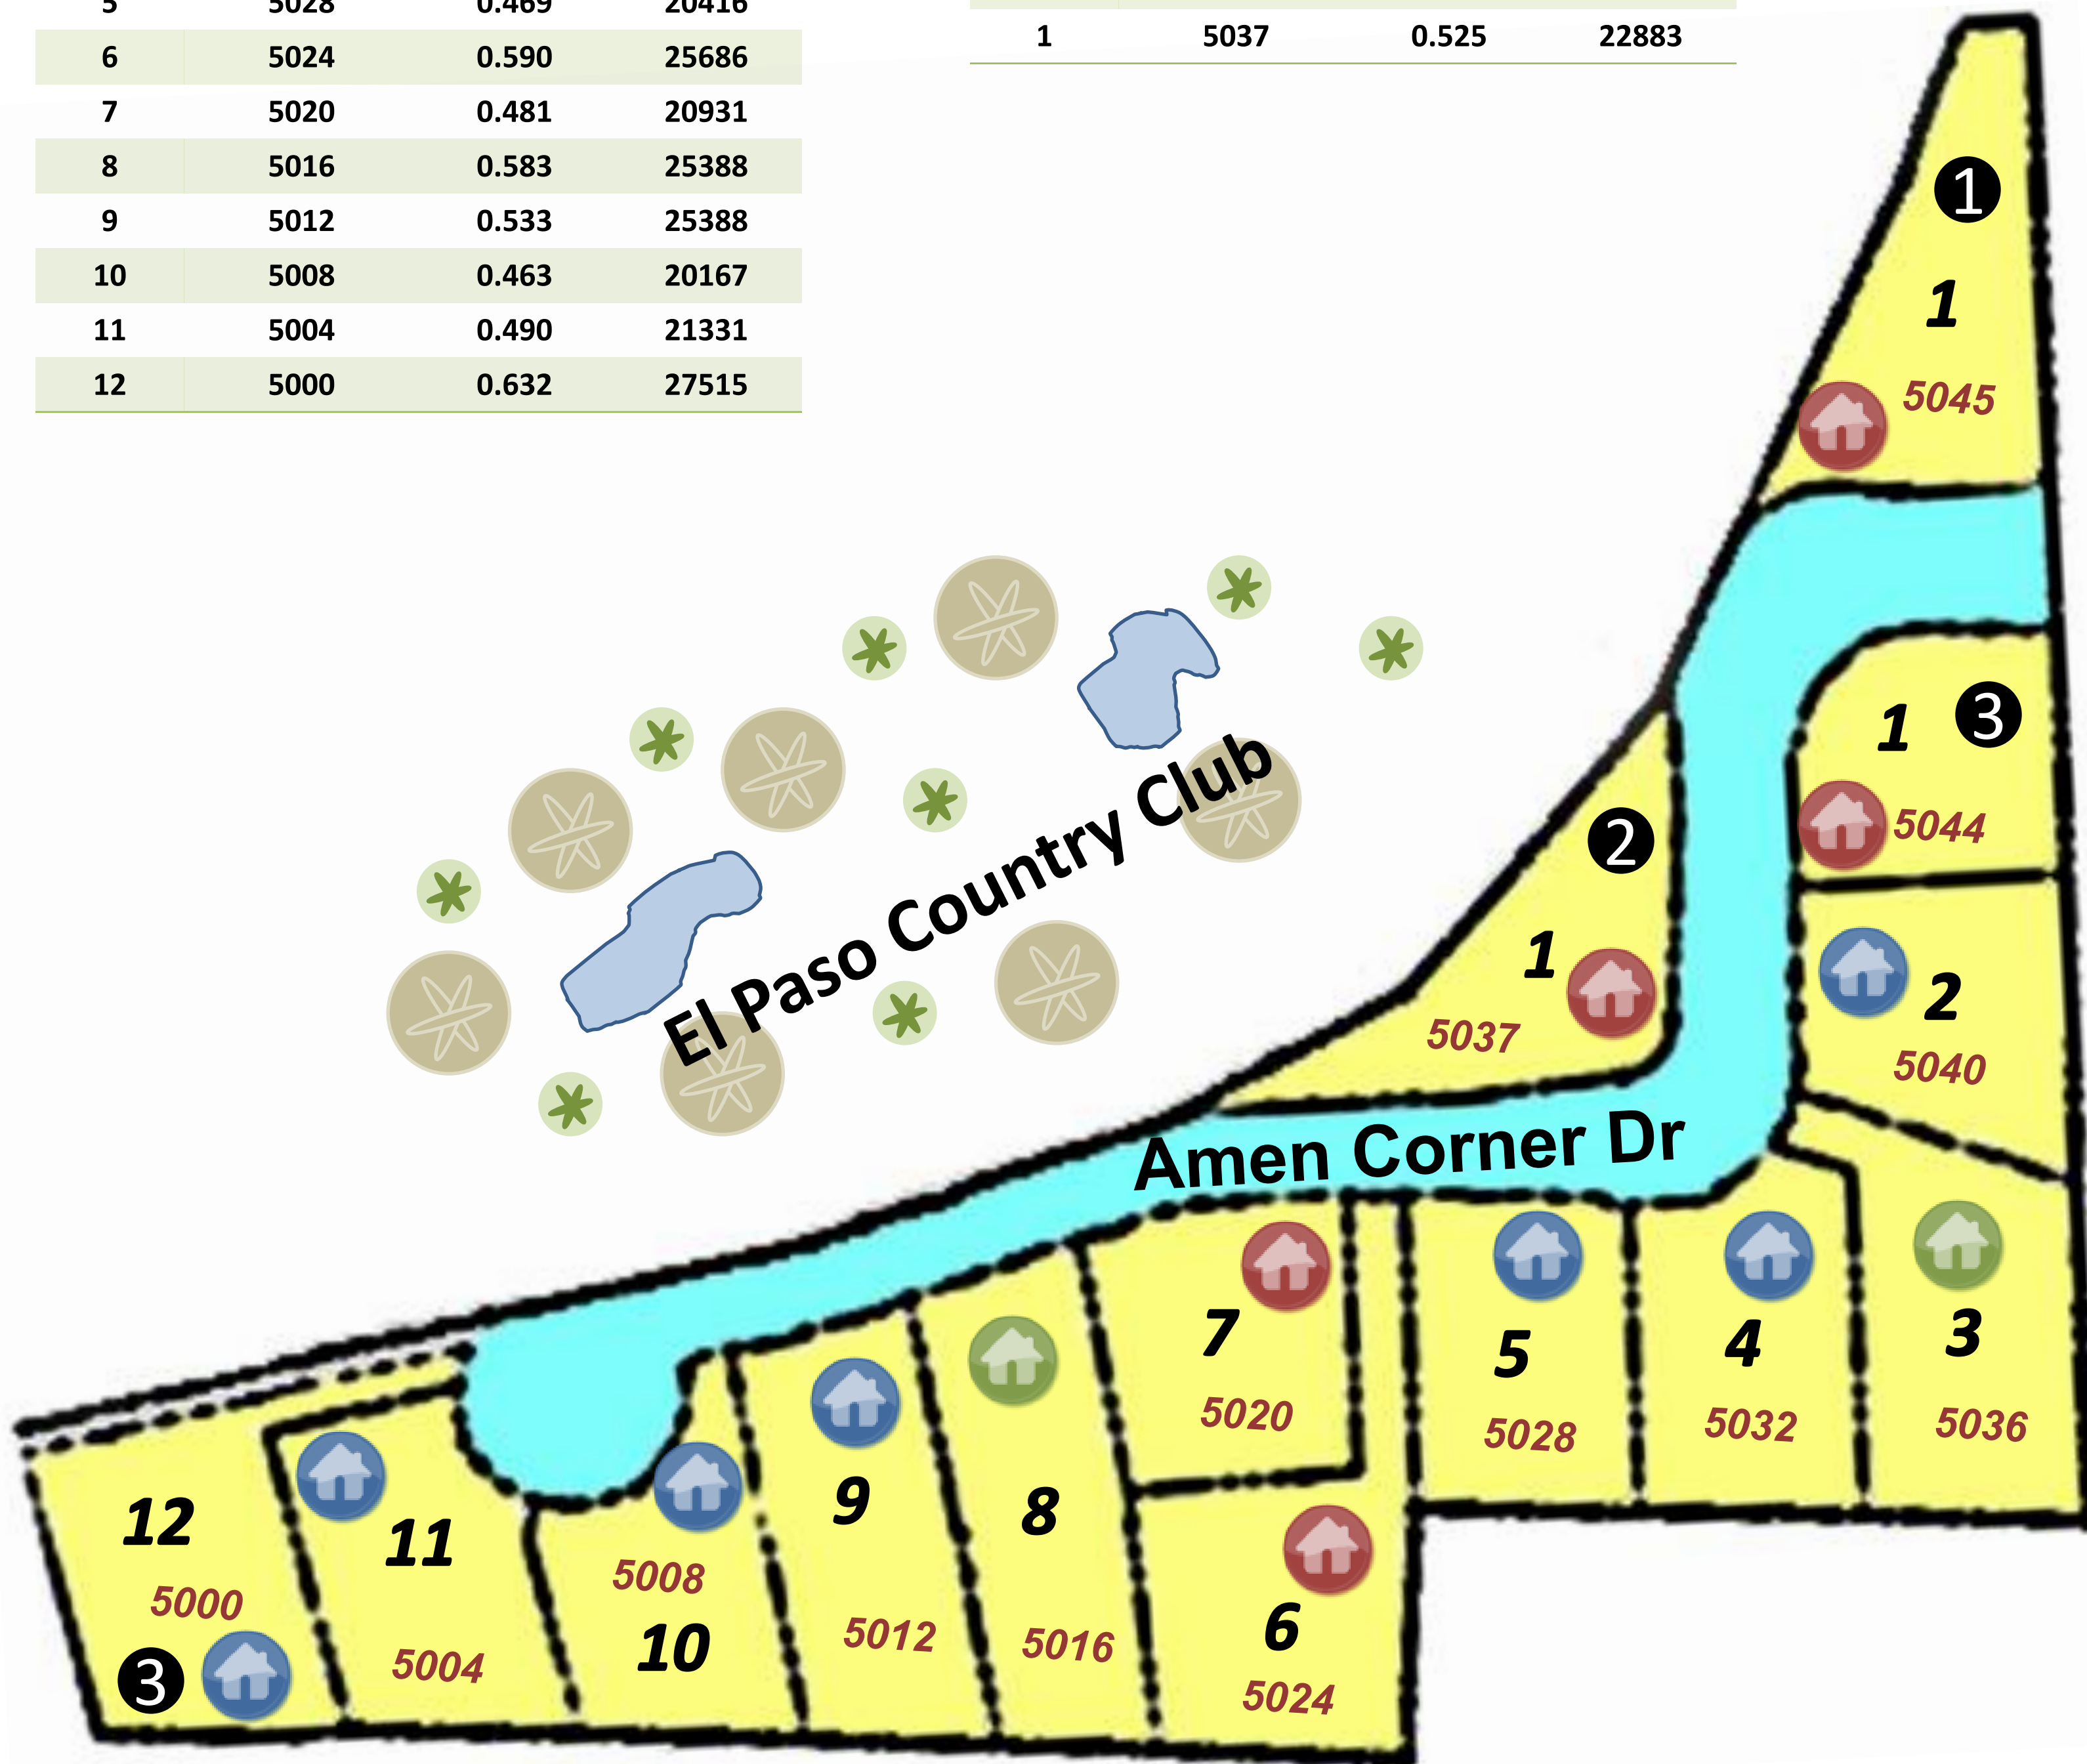

Block 3			
Lot	Address	Acres	SQ FT
1	5044	0.463	20181
2	5040	0.464	20192
3	5036	0.552	24043
4	5032	0.490	21353
5	5028	0.469	20416
6	5024	0.590	25686
7	5020	0.481	20931
8	5016	0.583	25388
9	5012	0.533	25388
10	5008	0.463	20167
11	5004	0.490	21331
12	5000	0.632	27515

Block 1			
Lot	Address	Acres	SQ FT
1	5045	0.570	24849

Block 2			
Lot	Address	Acres	SQ FT
1	5037	0.525	22883

MVH Lots

- AVAILABLE
- SOLD
- MODEL HOME
- SPEC

Model Home

Front Elevation

Talavera 3175

Floor Plan

Schools

1.8 mi SE

Zach White Elementary School

4256 Roxbury Drive, El Paso, TX

1.0 mi NW

Lincoln Middle School

500 Mulberry Avenue, El Paso, TX

2.5 mi E

Coronado High School

100 Champions Place, El Paso, TX