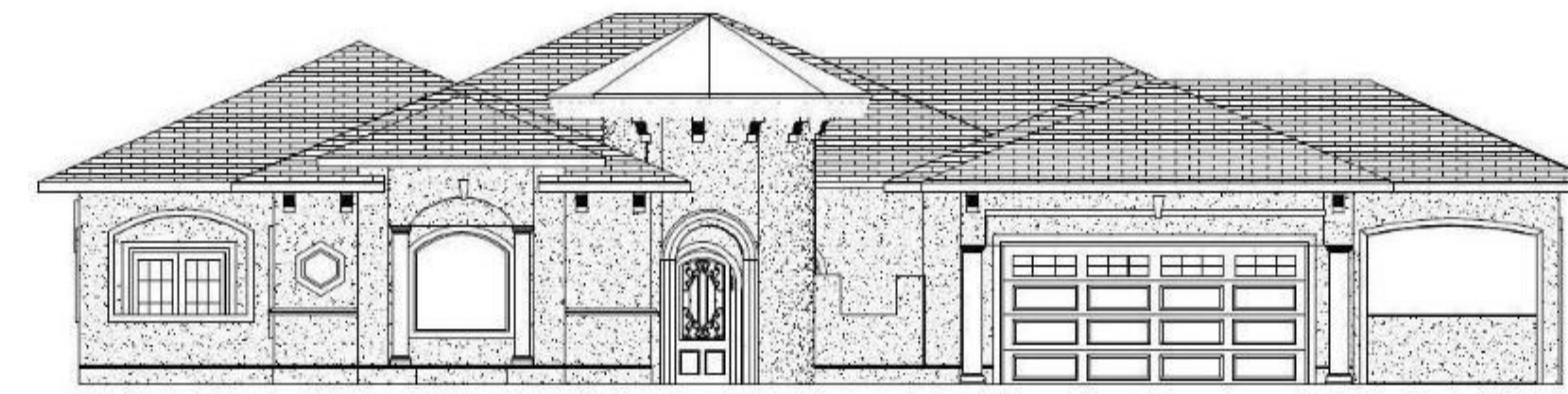

Block 1			
Lot	Address	Acres	SQ FT
1	5045	0.570	24849

Block 2			
Lot	Address	Acres	SQ FT
1	5037	0.525	22883

MVH Lots

- AVAILABLE
- SOLD
- MODEL HOME
- SPEC

Model Home

Front Elevation

Talavera 3175

Floor Plan