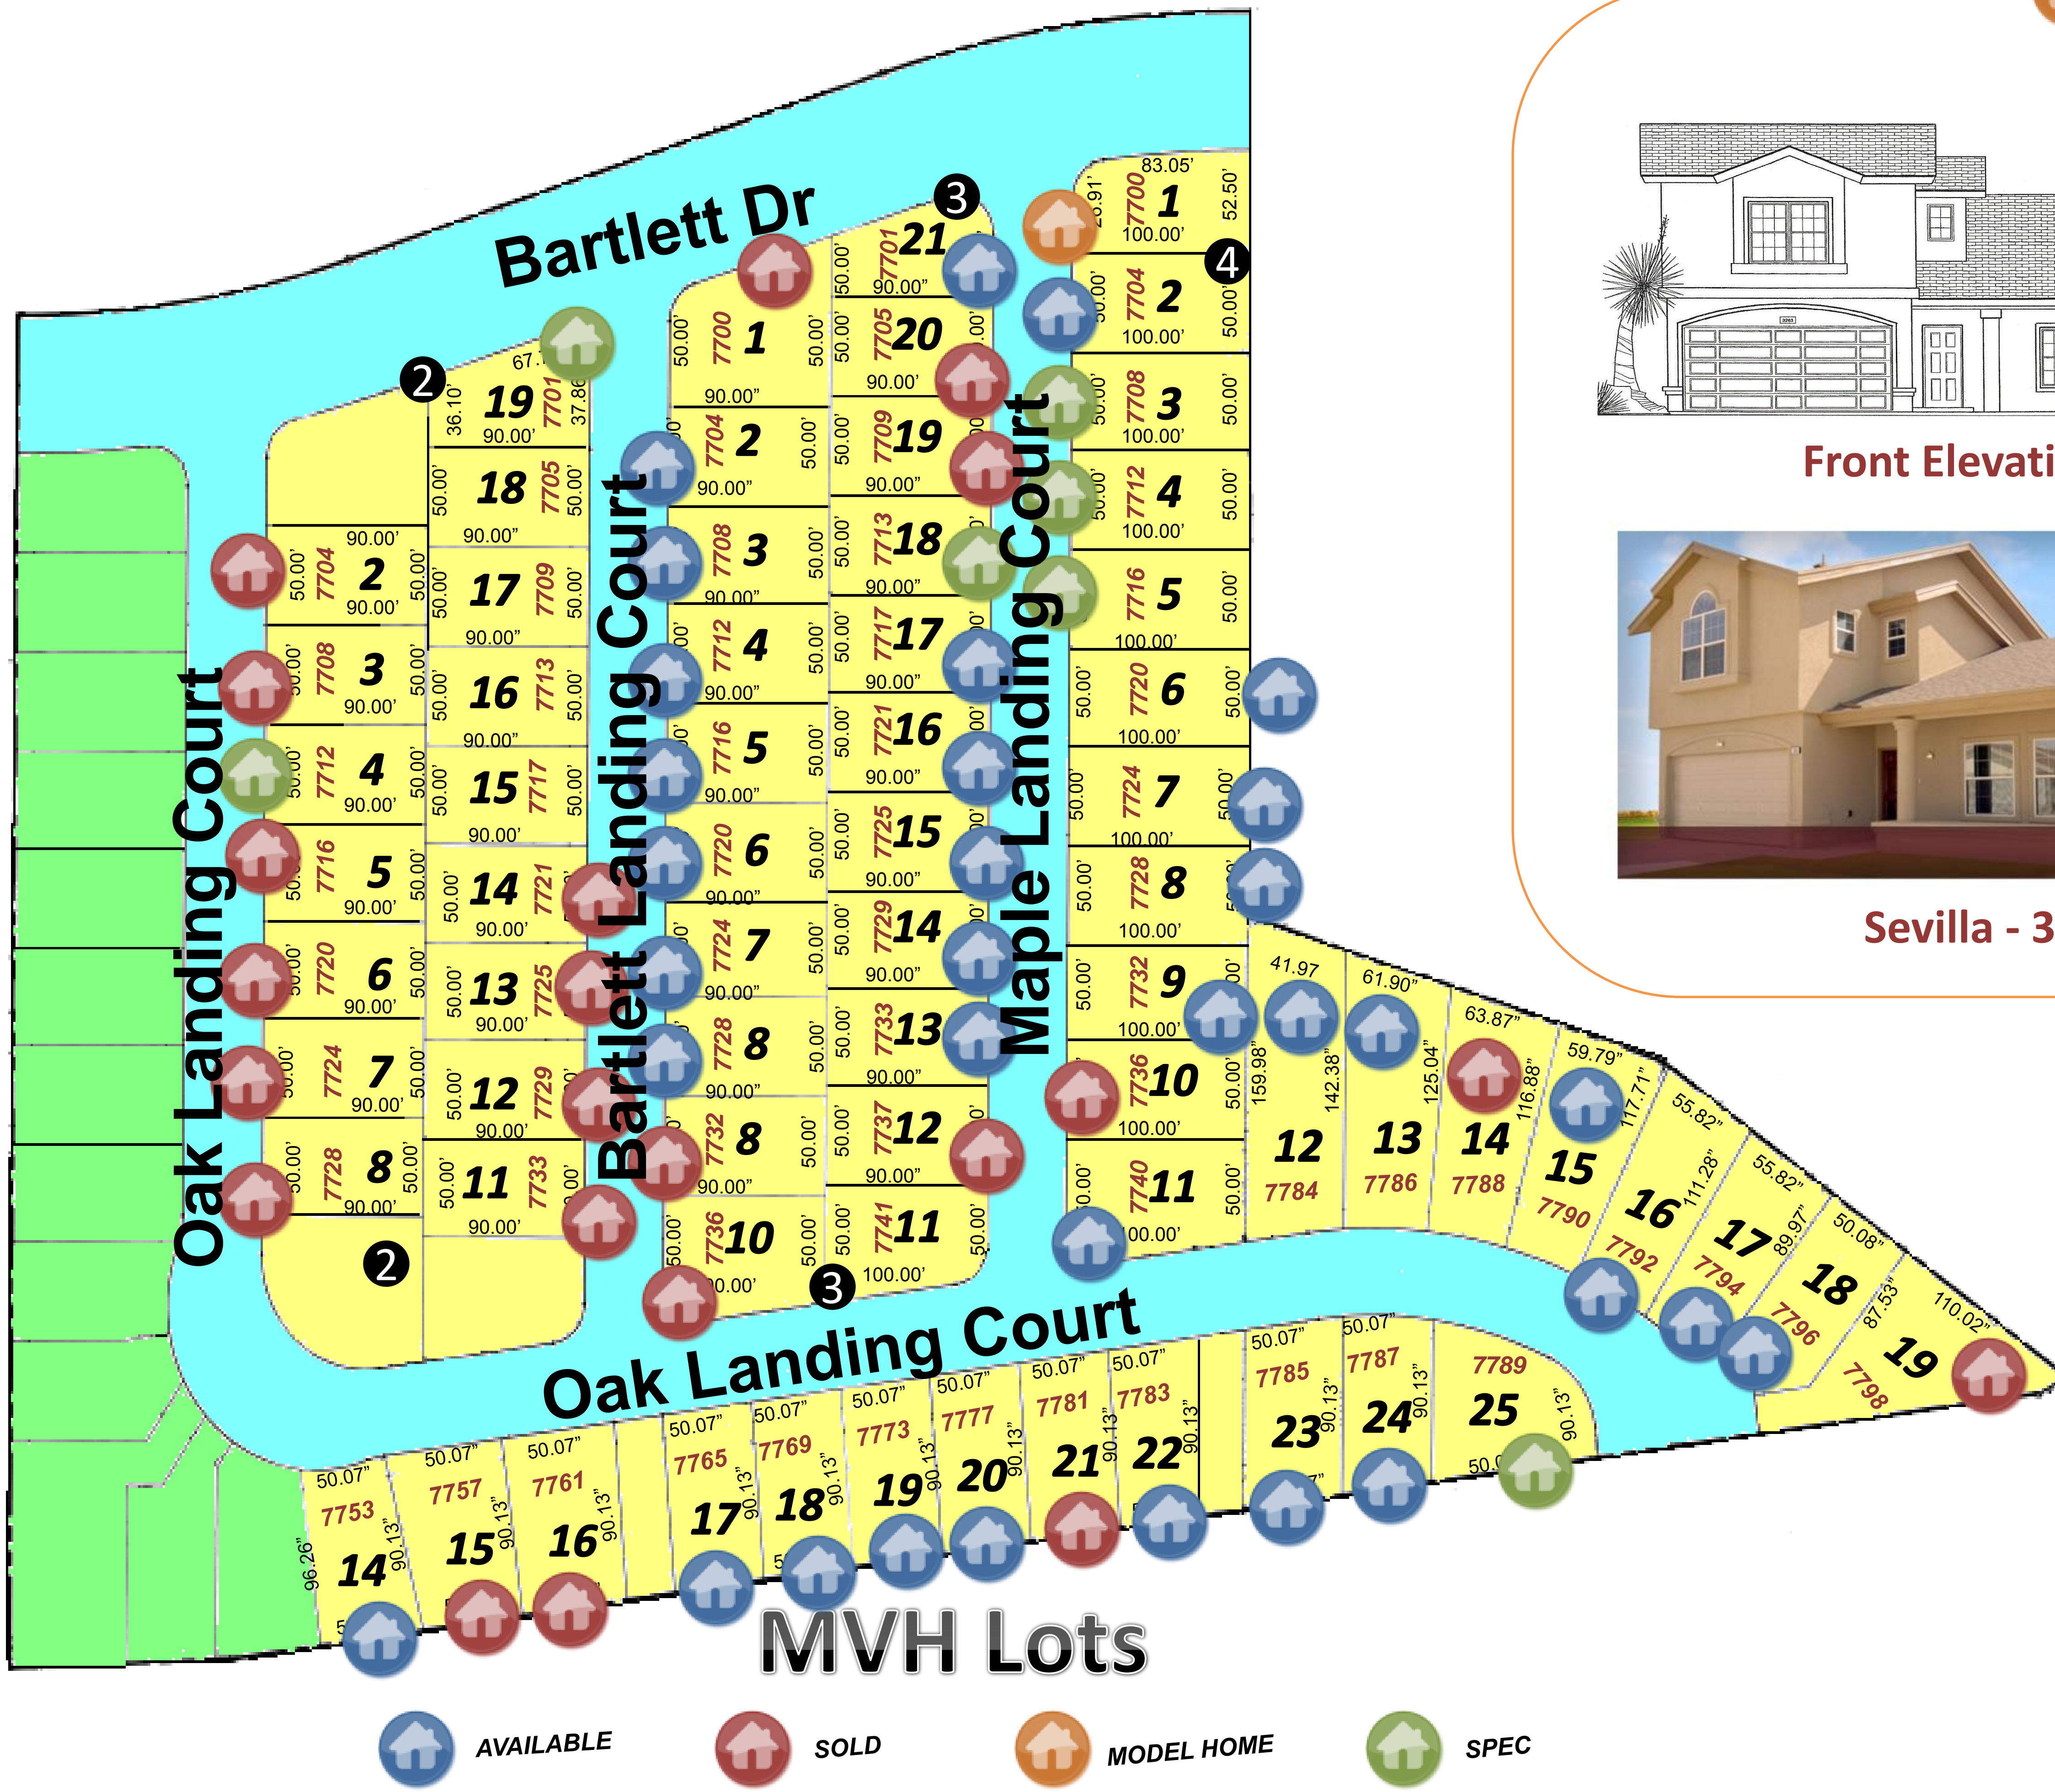

## Model Home

Front Elevation

Sevilla - 396

### First Floor Plan

Second Floor Plan

## Schools

- 0.6 mi NE** **Guerrero Elementary School**  
 7530 Lakehurst Road, El Paso, TX
- 2.2 mi N** **Brown Middle School**  
 7820 Helen of Troy Drive, El Paso, TX
- 1.2 mi NE** **Franklin High School**  
 900 North Resler Drive, El Paso, TX