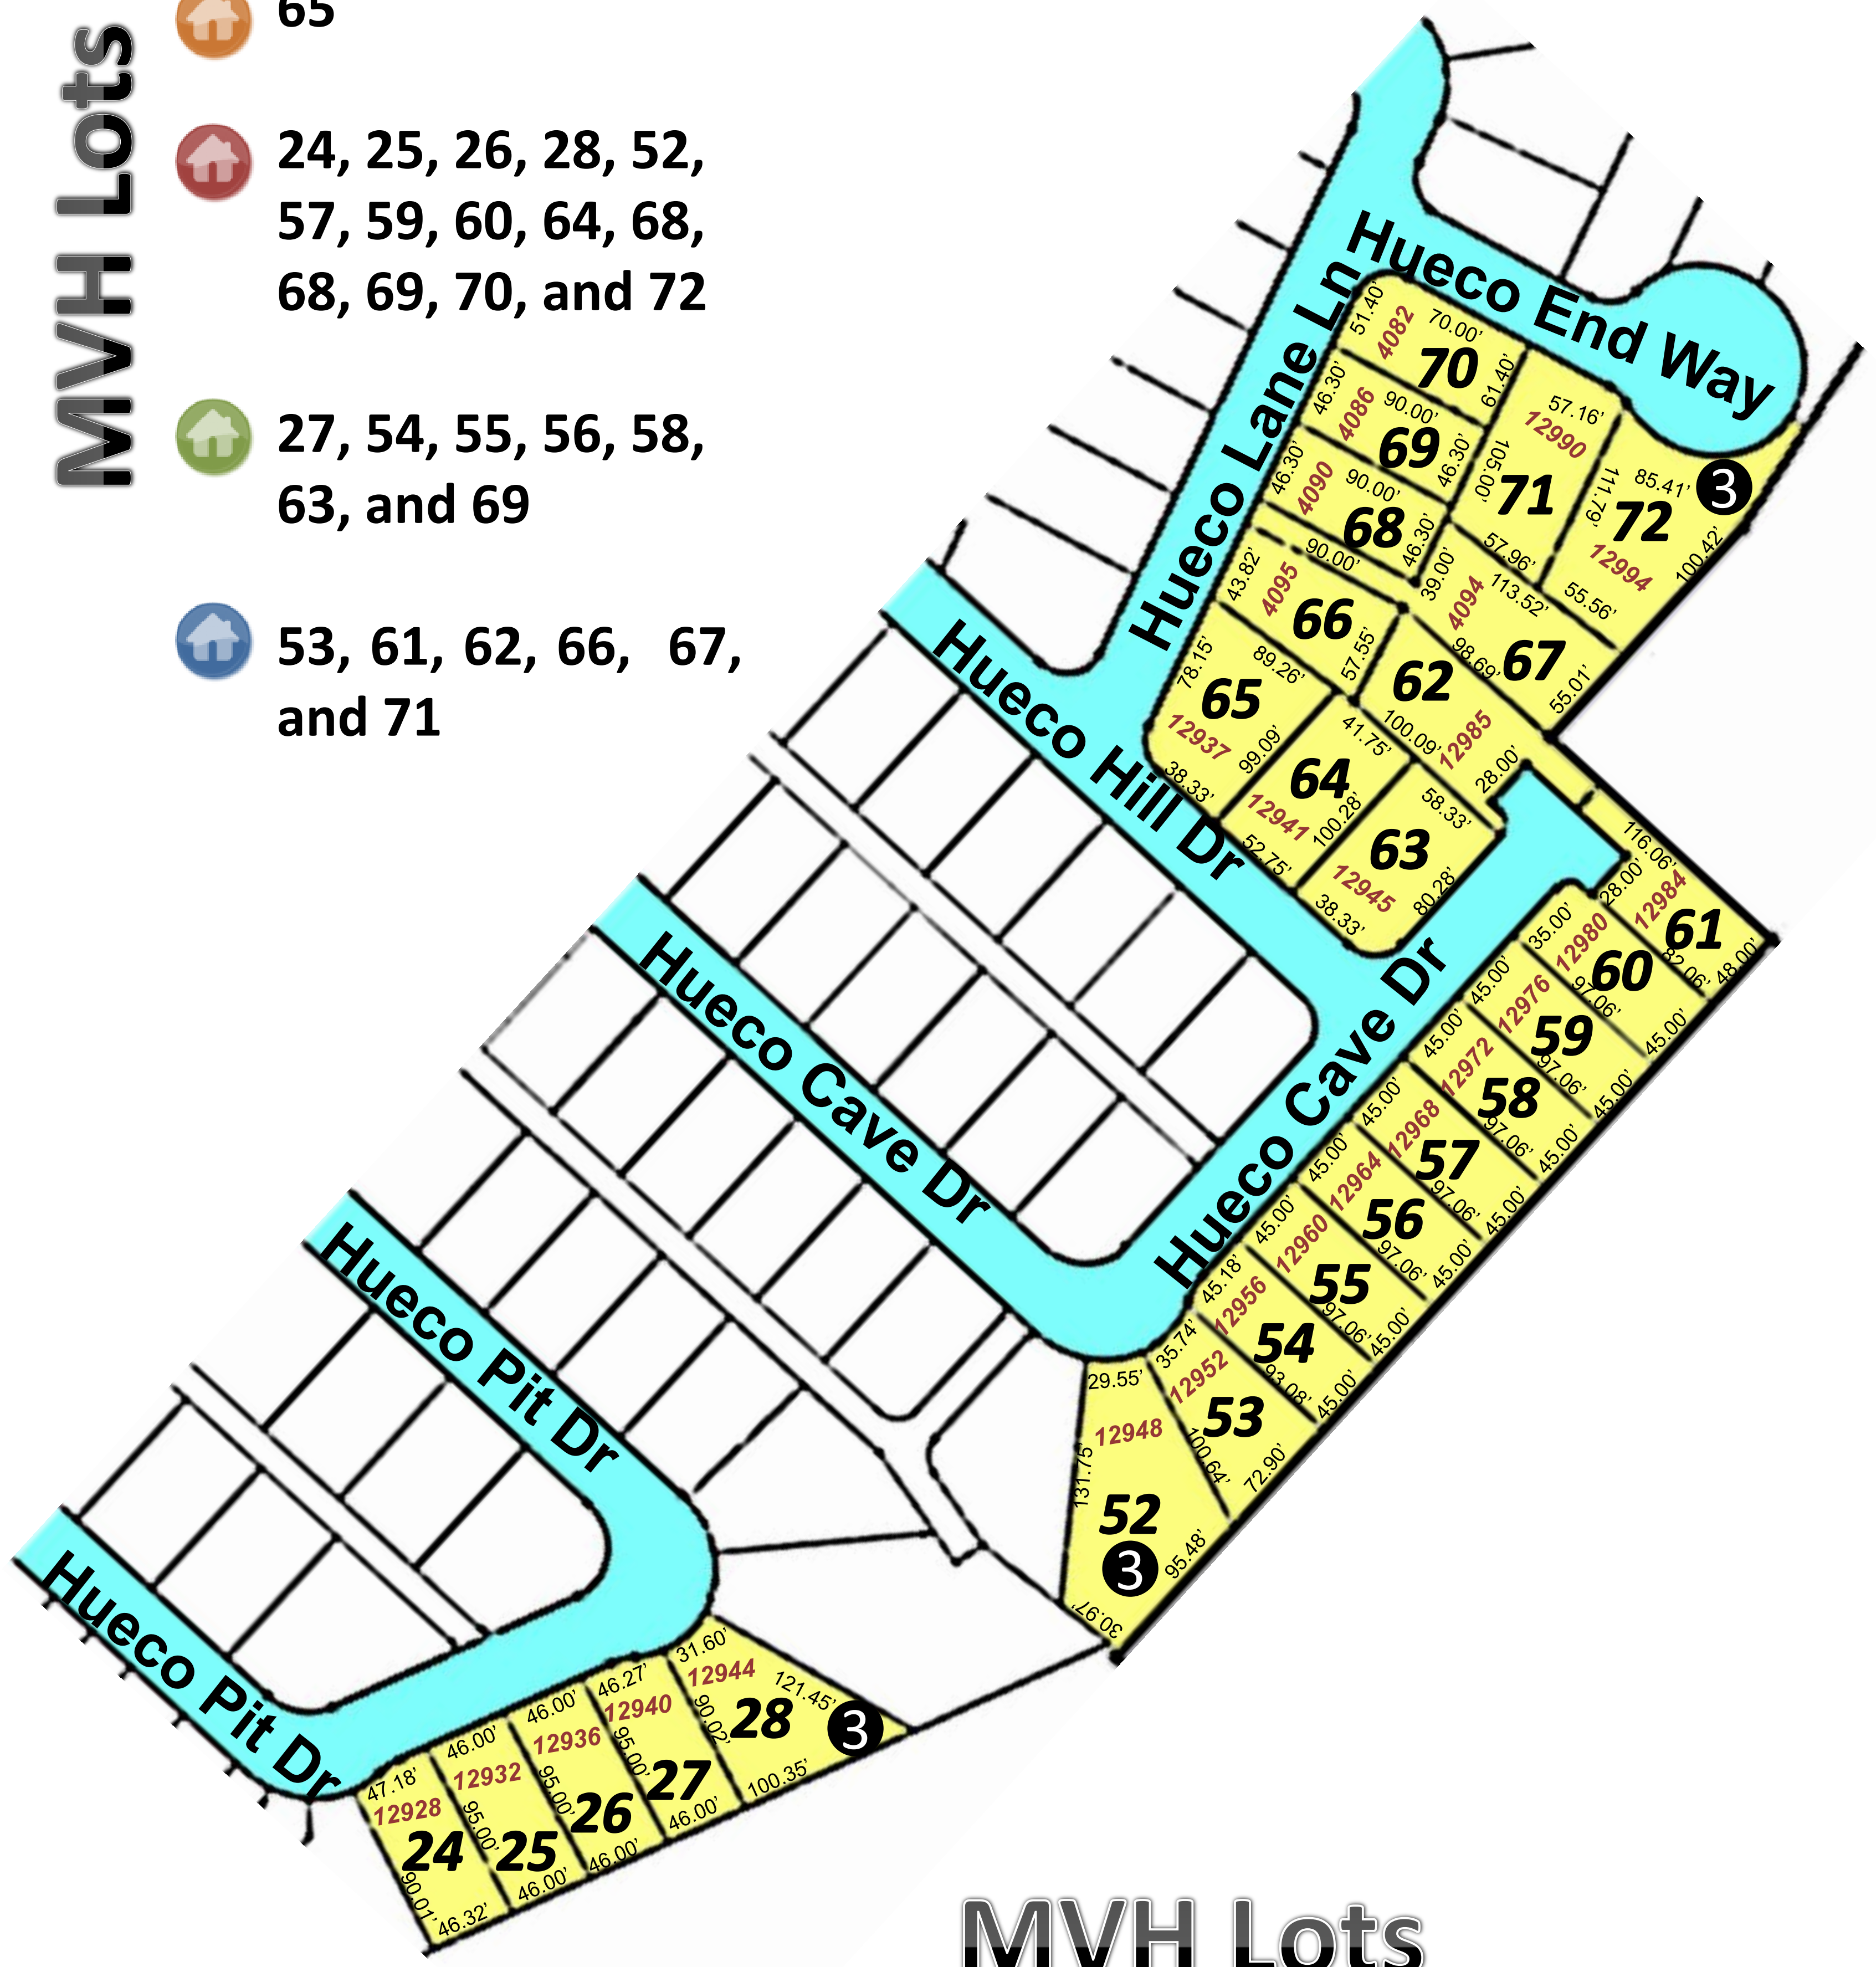

MVH Lots

- 🏠 65
- 🏠 24, 25, 26, 28, 52, 57, 59, 60, 64, 68, 68, 69, 70, and 72
- 🏠 27, 54, 55, 56, 58, 63, and 69
- 🏠 53, 61, 62, 66, 67, and 71

MVH Lots

- 🏠 AVAILABLE
- 🏠 SOLD
- 🏠 MODEL HOME
- 🏠 SPEC

🏠 Model Home

Front Elevation

Toledo 1198

Floor Plan

Schools

- 0.2 mi SW** **Hurshel Antwine Elementary**
3830 Rich Beem Boulevard, El Paso, TX
- 0.7 mi SW** **Rafael Hernando III Middle School**
3451 Rich Beem Boulevard, El Paso, TX
- 1.1 mi SW** **El Dorado High School**
12401 Edgemere Boulevard, El Paso, TX