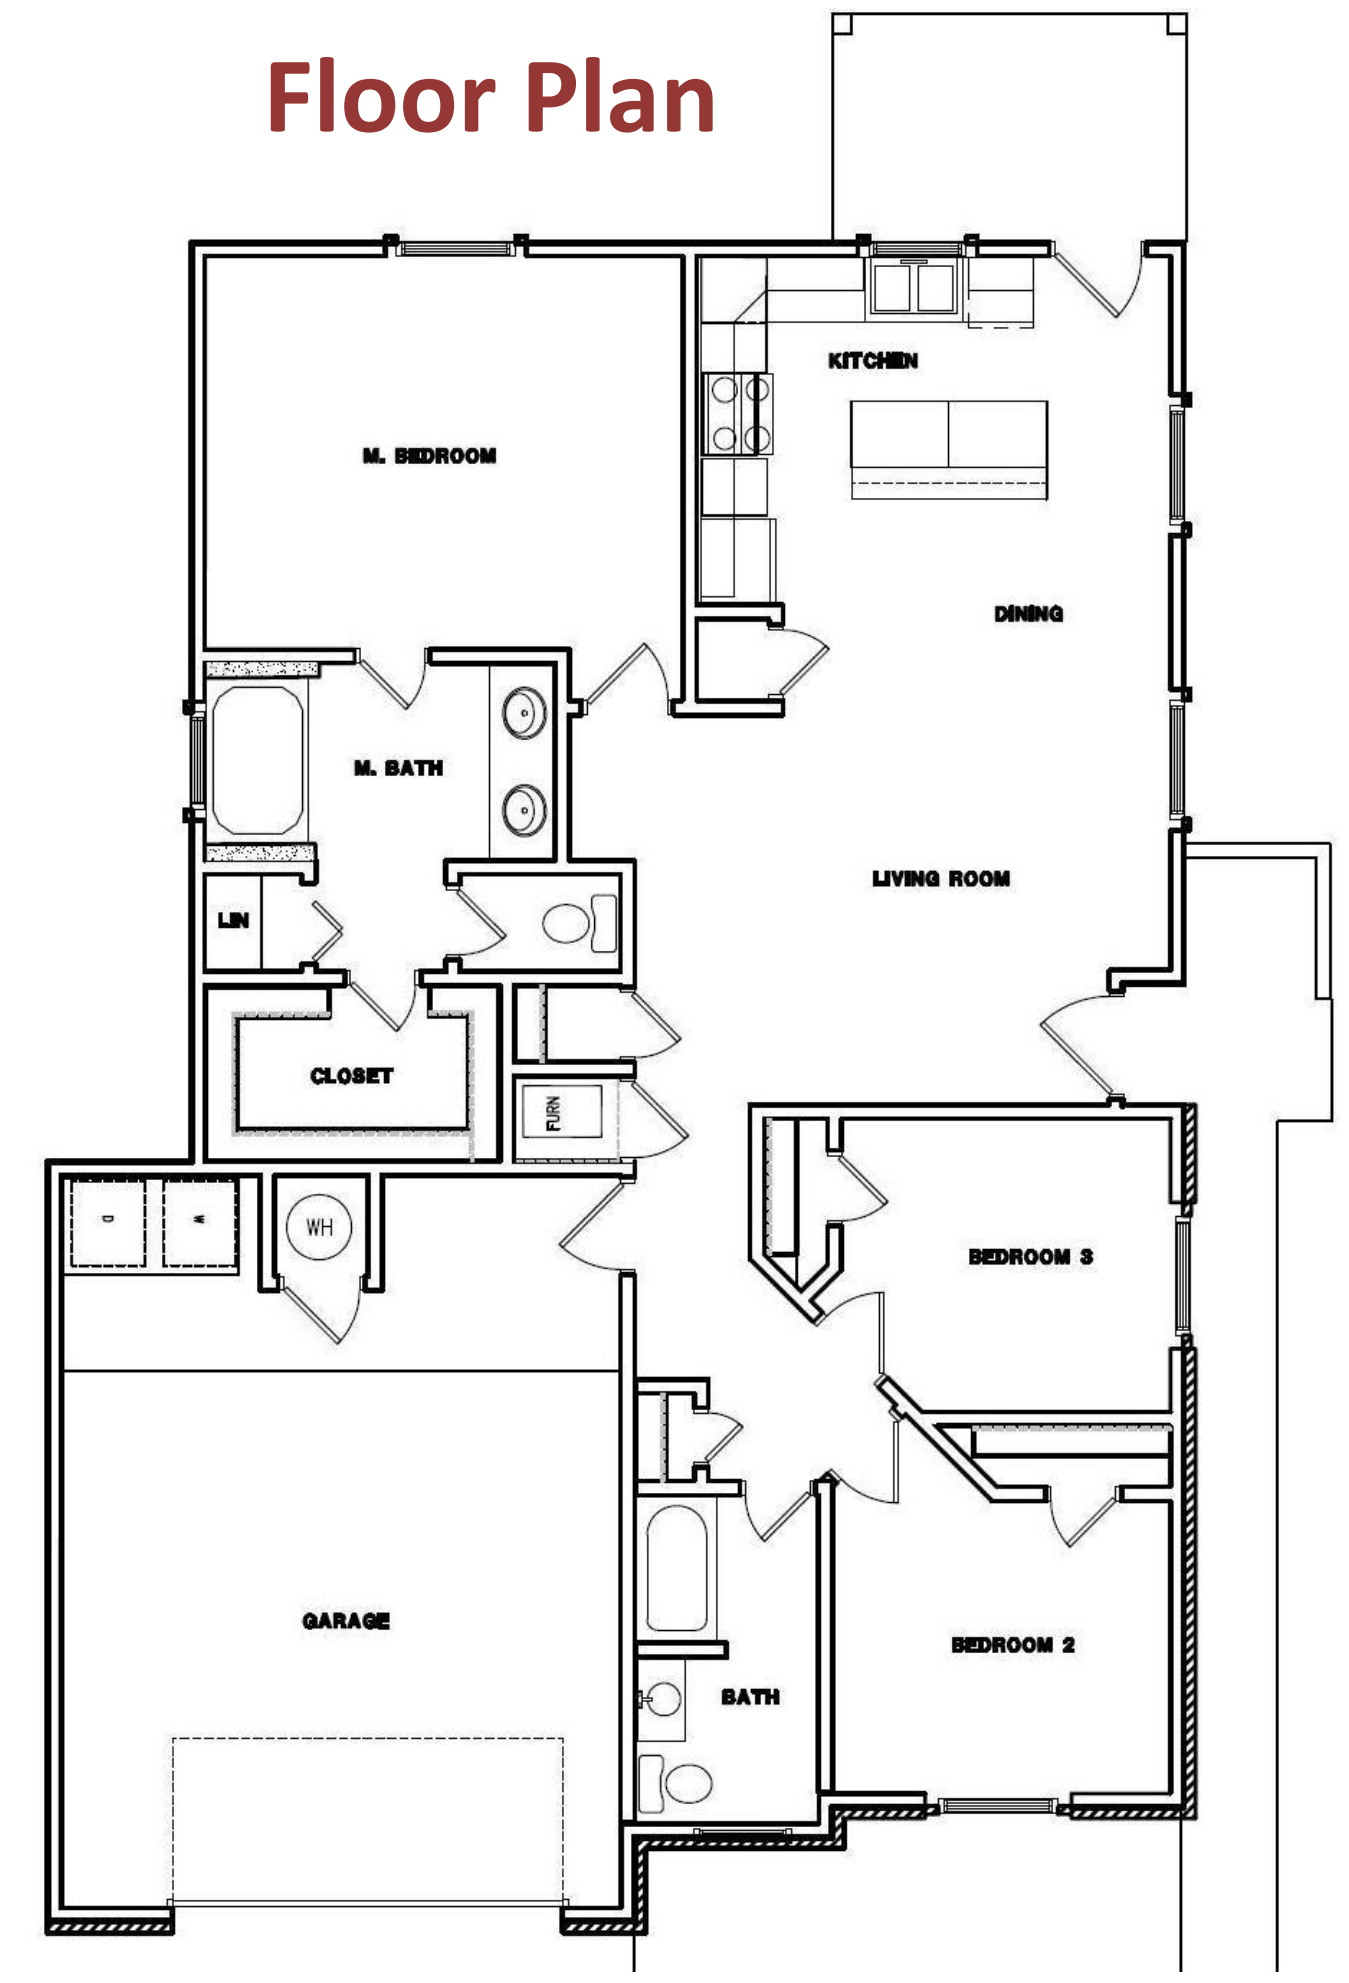

MVH Lots

- 🏠 65
- 🏠 24, 25, 26, 28, 52, 57, 59, 60, 64, 68, 68, 69, 70, and 72
- 🏠 27, 54, 55, 56, 58, 63, and 69
- 🏠 53, 61, 62, 66, 67, and 71

MVH Lots

- 🏠 AVAILABLE
- 🏠 SOLD
- 🏠 MODEL HOME
- 🏠 SPEC

🏠 Model Home

Front Elevation

Toledo 1198

Floor Plan

Schools

- 0.2 mi SW** **Hurshel Antwine Elementary**
3830 Rich Beem Boulevard, El Paso, TX
- 0.7 mi SW** **Rafael Hernando III Middle School**
3451 Rich Beem Boulevard, El Paso, TX
- 1.1 mi SW** **El Dorado High School**
12401 Edgemere Boulevard, El Paso, TX