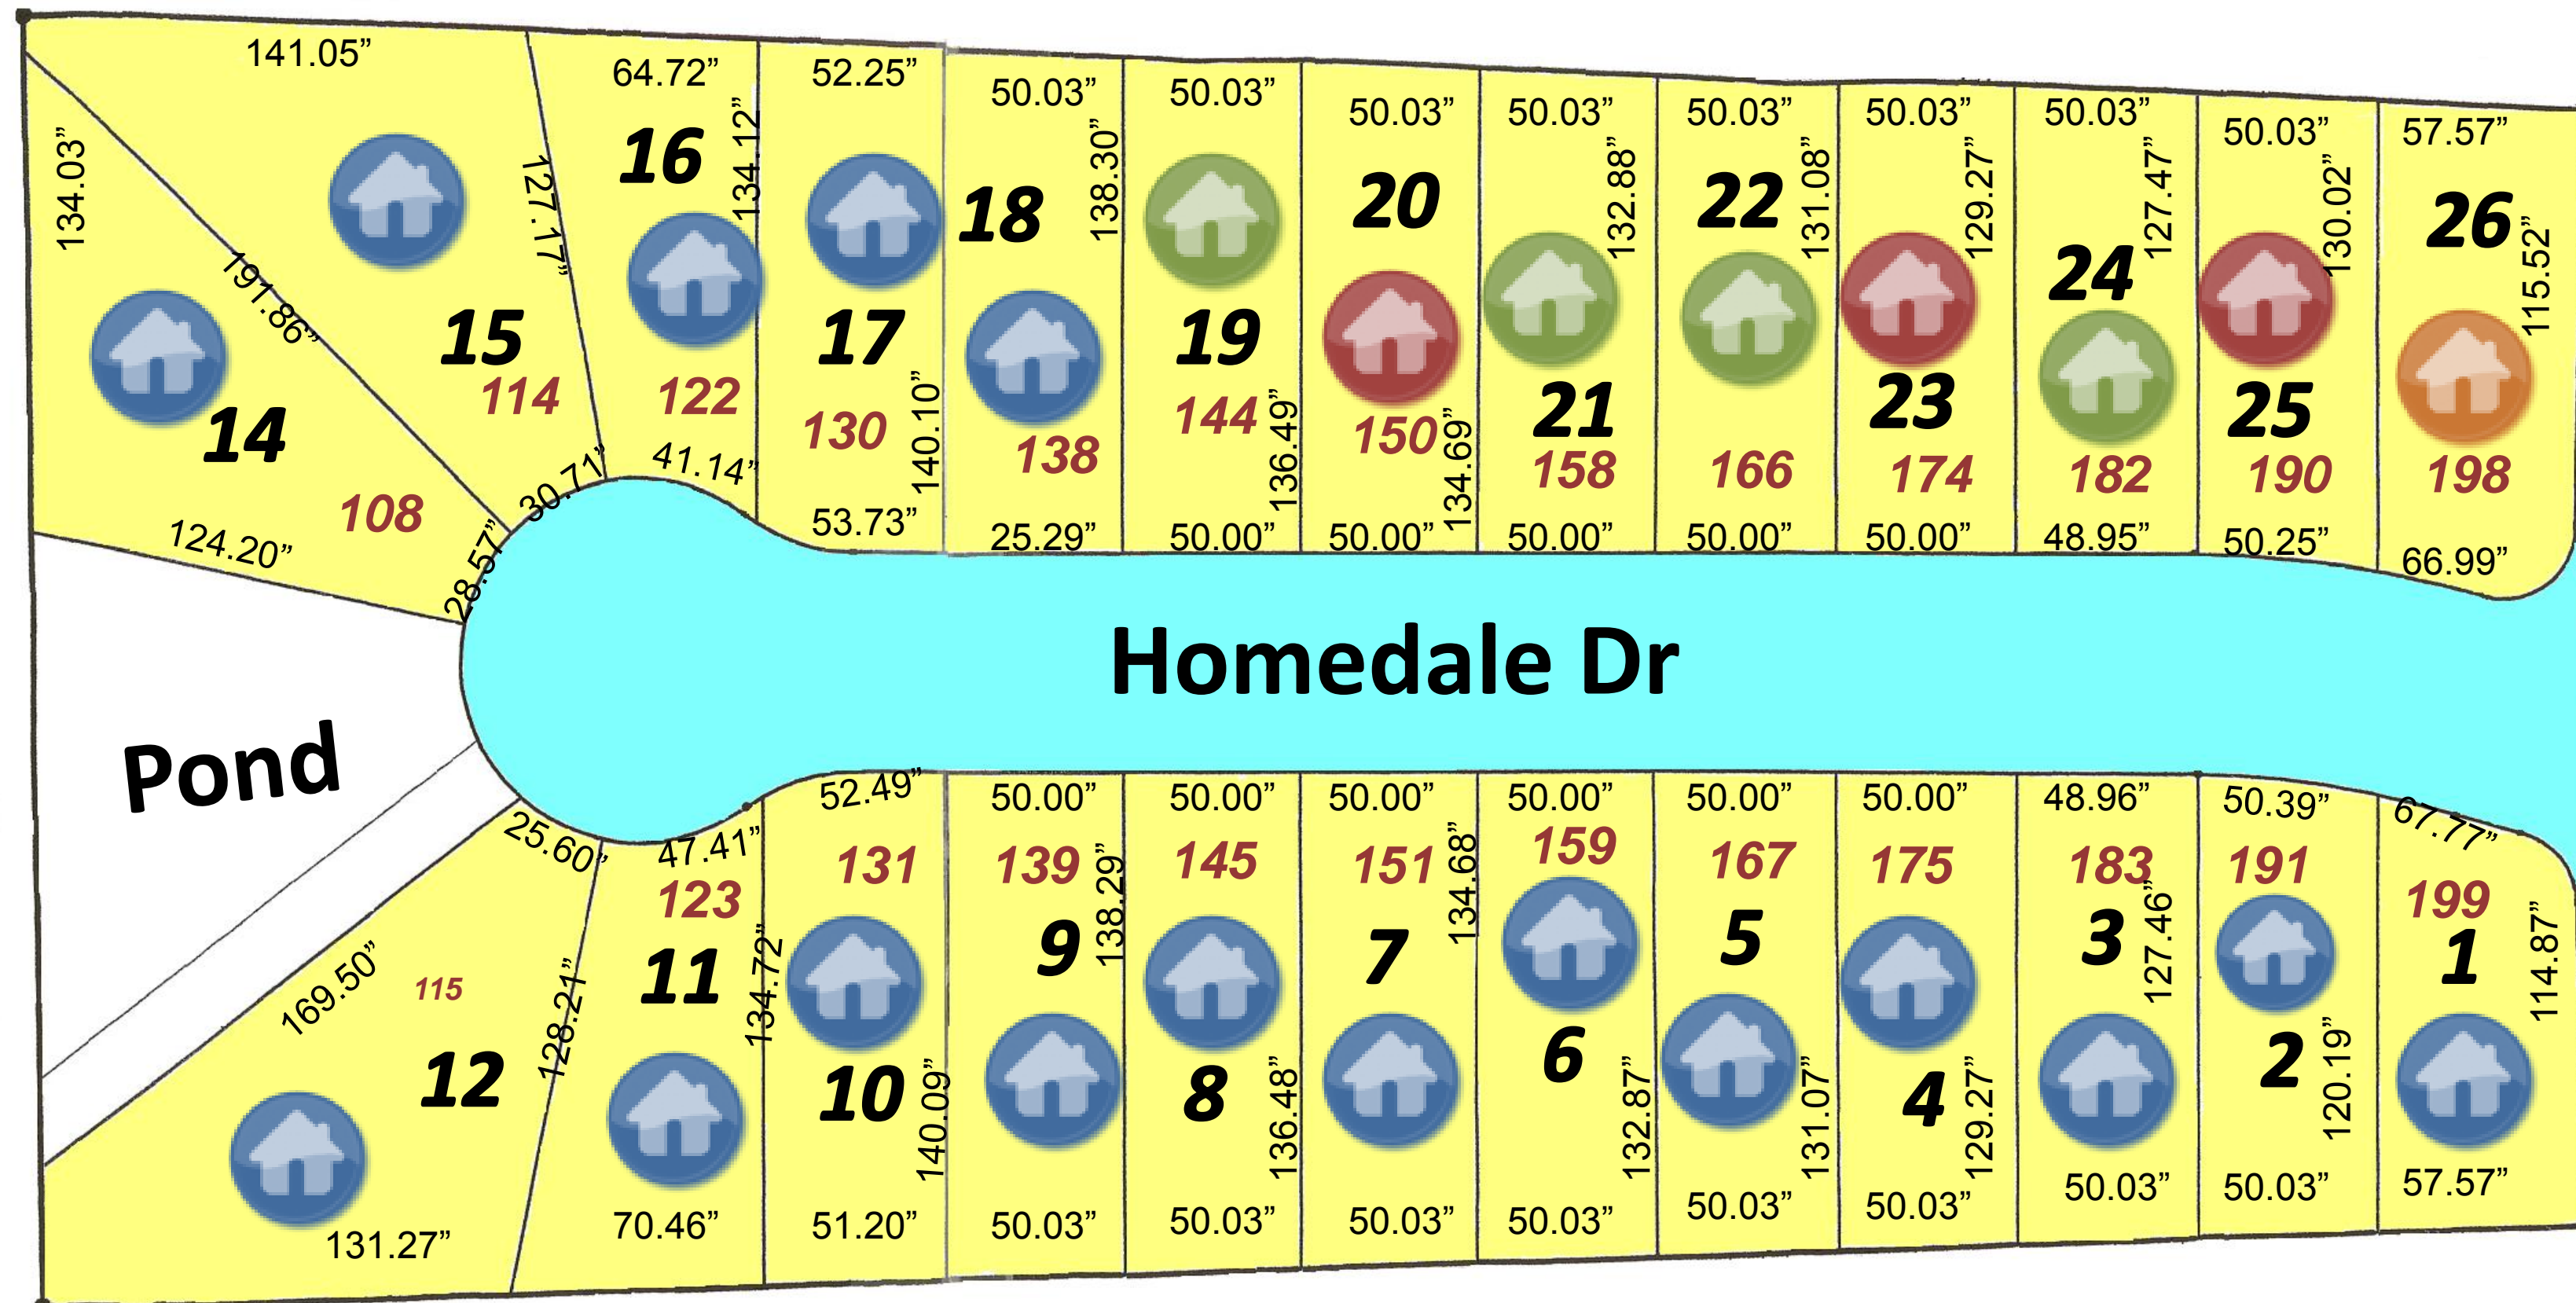

MVH Lots

🏠 AVAILABLE
 🏠 SOLD
 🏠 MODEL HOME
 🏠 SPEC

Model Home

Front Elevation

Vitoria 846

Floor Plan

Directions

- A**
1. Take the ramp on the left onto I-10 E
 2. Take the exit toward TX-1281/Horizon City/Socorro
 3. Merge onto Gateway Blvd E
 4. Turn left onto Farm-To-Market Rd 1281 E/Horizon Blvd
 5. Turn right onto Ellsworth Dr
 6. Slight left onto Cameldale Dr
 7. Take the 2nd left onto Homedale Dr

Schools

2 mi NE

Desert Hills Elementary School
Horizon City, TX

2 mi NE

Horizon Middle School
Horizon City, TX

3 Mi E

Horizon High School
Horizon City, TX

3.4 mi W

El Paso County Community College
10700 Gateway Boulevard East, El Paso, TX