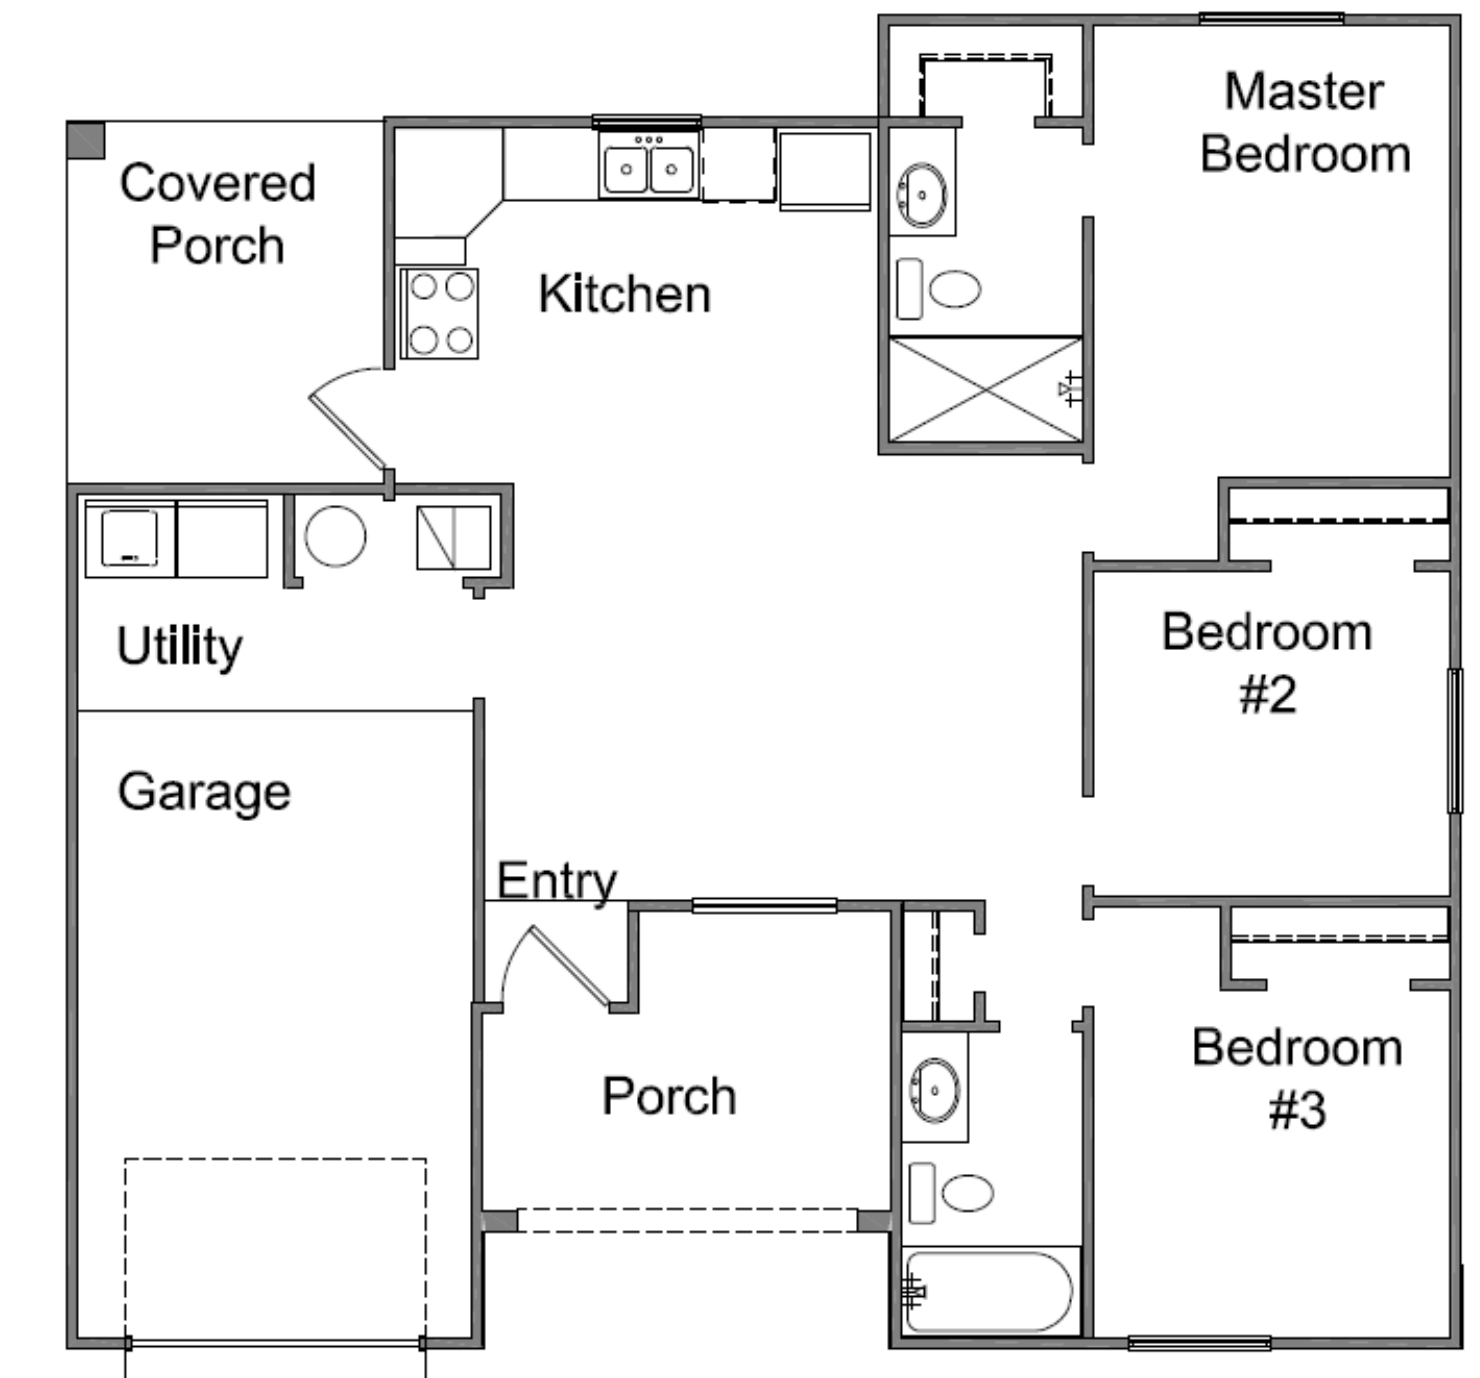

MVH Lots

🏠 AVAILABLE
 🏠 SOLD
 🏠 MODEL HOME
 🏠 SPEC

Model Home

Front Elevation

Vitoria 846

Floor Plan

Directions

- A**
1. Take the ramp on the left onto I-10 E
 2. Take the exit toward TX-1281/Horizon City/Socorro
 3. Merge onto Gateway Blvd E
 4. Turn left onto Farm-To-Market Rd 1281 E/Horizon Blvd
 5. Turn right onto Ellsworth Dr
 6. Slight left onto Cameldale Dr
 7. Take the 2nd left onto Homedale Dr