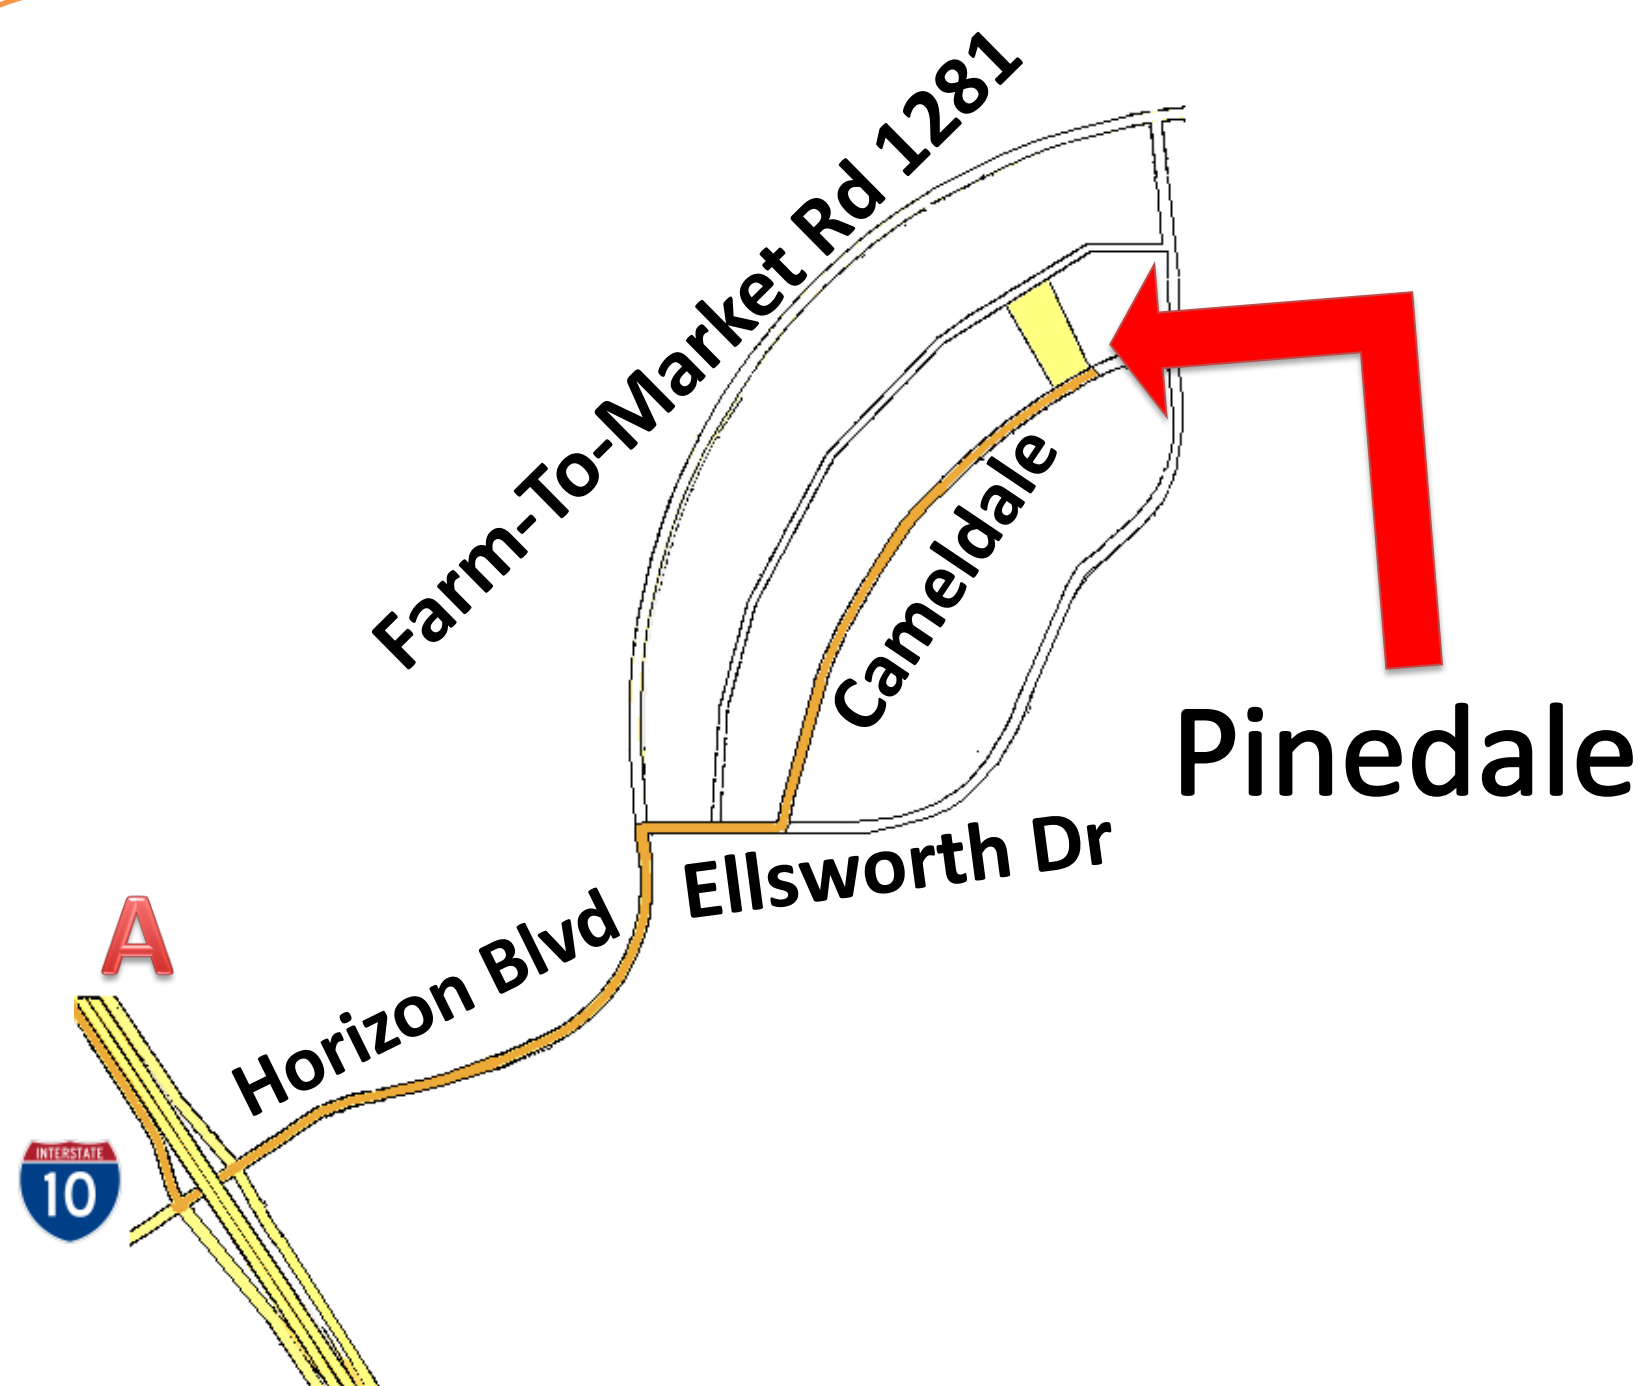

MVH Lots

🏠 AVAILABLE
 🏠 SOLD
 🏠 MODEL HOME
 🏠 SPEC

Model Home

Front Elevation

Vitoria 846

Floor Plan

Directions

- A**
1. Take the ramp on the left onto I-10 E
 2. Take the exit toward TX-1281/Horizon City/Socorro
 3. Merge onto Gateway Blvd E
 4. Turn left onto Farm-To-Market Rd 1281 E/Horizon Blvd
 5. Turn right onto Ellsworth Dr
 6. Slight left onto Cameldale Dr
 7. Take the 2nd left onto Homedale Dr