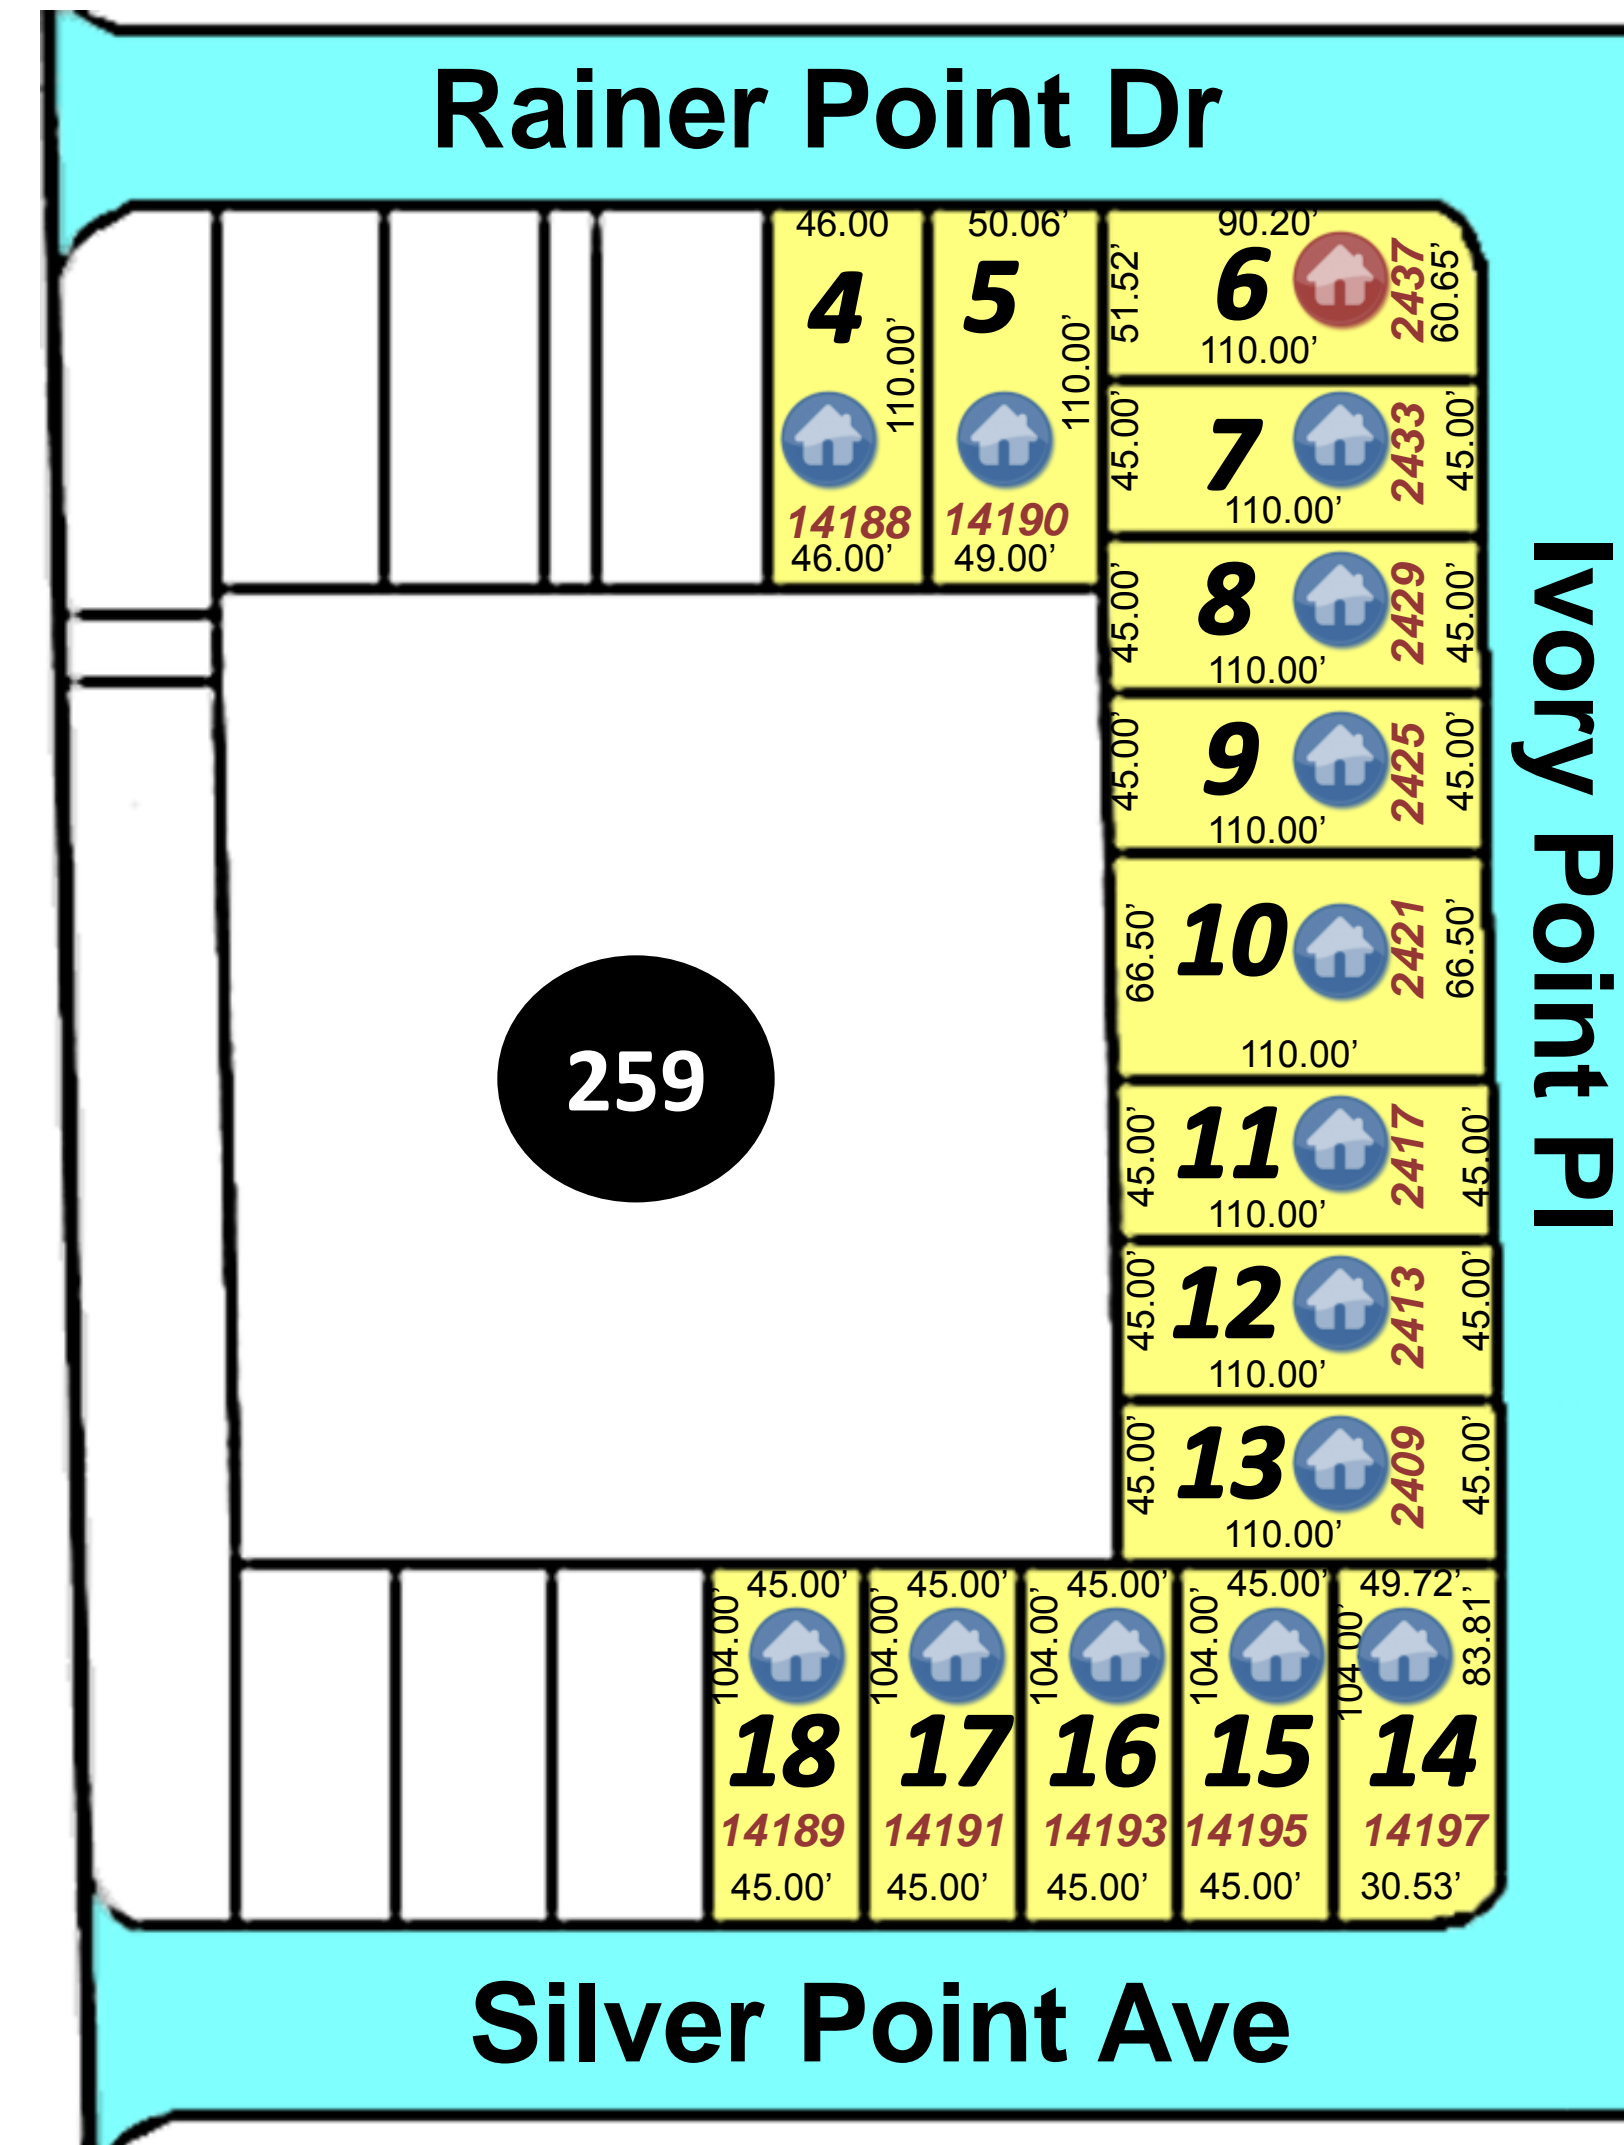

MVH Lots

- 28
- 1, 2, 3, 4, 5, 6, 7, 11, 13, 21, 23, 26, 37, 39, and 41
- 12, and 40
- 14, 28, 29, 30, 31, 32, 33, 34, 35, 36, and 38

MVH Lots

- AVAILABLE
- SOLD
- MODEL HOME
- SPEC

Model Home

Front Elevation

Cuenca 1224

Floor Plan

Schools

- 0.7 mi W **Montana Vista Elementary School**
El Paso, TX
- 1.3 mi W **Rafael Hernando III Middle School**
3451 Rich Beem Boulevard, El Paso, TX
- 0.7 mi W **Mountain View High School**
El Paso, TX